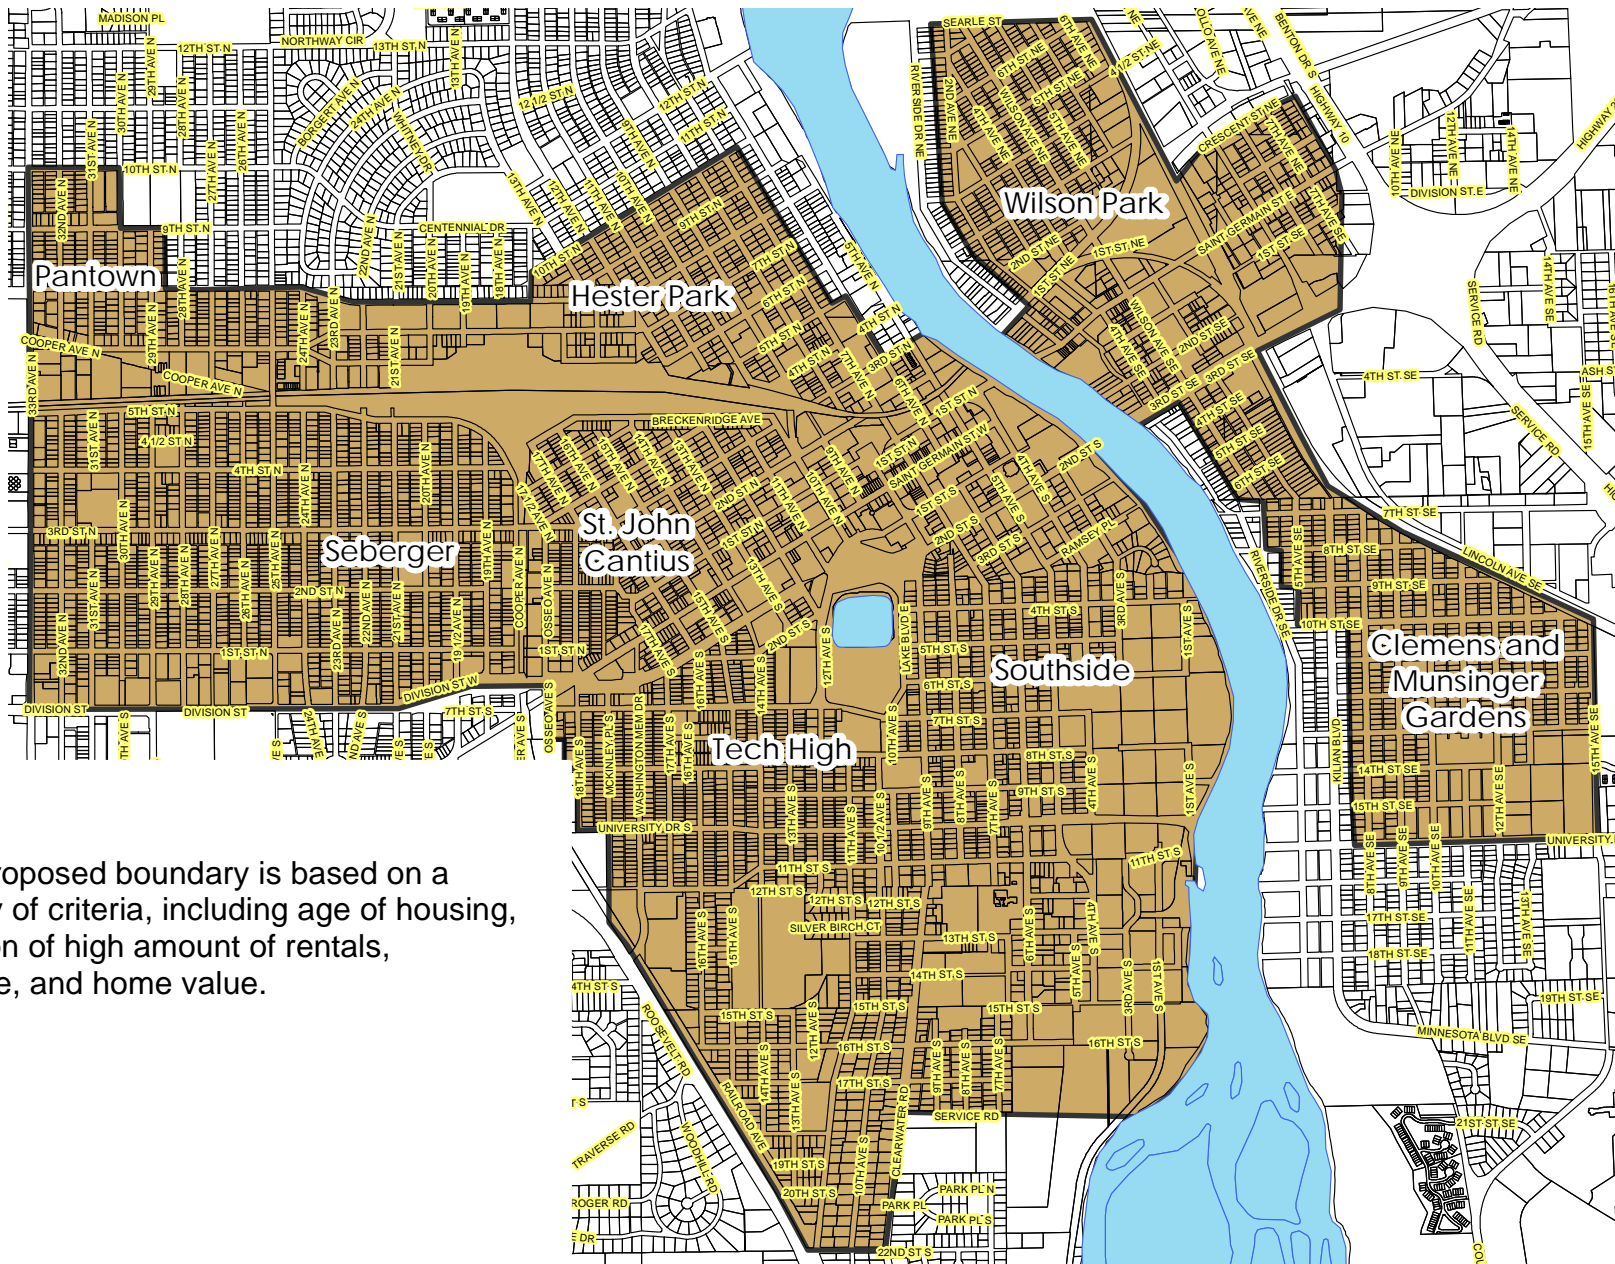

St. Cloud Core Neighborhood Program Boundaries

3

The proposed boundary is based on a variety of criteria, including age of housing, location of high amount of rentals, income, and home value.

This map is neither a legally recorded map nor survey and is to be used only for reference purposes. The City of St. Cloud assumes no responsibility for actual or consequential damage incurred as a result of using this data.